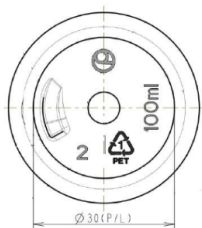

Cylinder 100

General info

Item no. (SKU):	
Family / Range:	Cylinder
Capacity:	100ml
Neck:	24/415
Weight:	16
Shape:	Round
Material:	PET
Colour:	All Colours Available
Print Areas:	
Country of Origin:	Lithuania

Packaging Info

Packed in Boxes

Box Dimensions (mm):	594 x 394 x 448
Quantity per box (pcs):	
Boxes per pallet (pcs):	
Quantity per pallet (pcs):	
Net weight (kg):	
Gross weight (kg):	
Pallet height (mm):	2400

Packed in PE bags on trays (Half pallet)

Tray dimensions (mm):	1200 x 800 x 50
Quantity per tray (pcs):	616
Quantity per PE bag (pcs):	308
PE bags per tray (pcs):	2
Trays per pallet (pcs):	9
Quantity per pallet (pcs):	5544
Net weight (kg):	89
Gross weight (kg):	103
Pallet height (mm):	1200