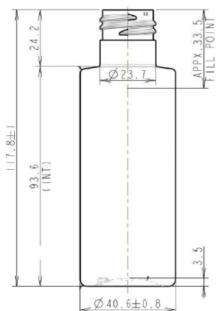

Cylinder 100

General info

Item no. (SKU):	
Family / Range:	Cylinder
Capacity:	100ml
Neck:	24/415
Weight:	16
Shape:	Round
Material:	PET
Colour:	All Colours Available
Print Areas:	
Country of Origin:	Lithuania

Packaging Info

Packed in Boxes

Box Dimensions (mm):	594 x 394 x 448
Quantity per box (pcs):	
Boxes per pallet (pcs):	
Quantity per pallet (pcs):	
Net weight (kg):	
Gross weight (kg):	
Pallet height (mm):	2400

Packed in PE bags on trays (Half pallet)

Tray dimensions (mm):	1200 x 800 x 50
Quantity per tray (pcs):	616
Quantity per PE bag (pcs):	308
PE bags per tray (pcs):	2
Trays per pallet (pcs):	9
Quantity per pallet (pcs):	5544
Net weight (kg):	89
Gross weight (kg):	103
Pallet height (mm):	1200